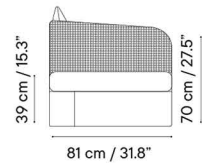

iSi 8107
Sofá Complete
iSi 8108
Sofá Basic
NEW