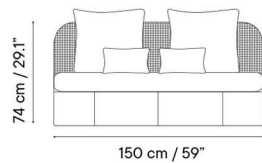

iSi 8107
Sofá Complete
iSi 8108
Sofá Basic
NEW