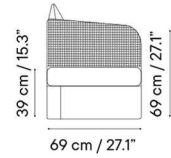

Arena

Designed by iSiMAR

Dimensions in cm and inches
Medidas en cms y pulgadas

Collection made of galvanized wire, polyester powder coated. Suitable for outdoor, indoor, and contract use.

Colección fabricada con varilla galvanizado y lacado con polvo de poliéster. Apto para uso exterior, interior y contract.

Metal finishes 214
Outdoor fabric 218
Outdoor leather 220
Cushions 221
Porcelain table-top 222
Compact table-top 223

iSi 8106
Poltrona
NEW