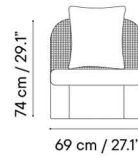

Arena

Designed by iSiMAR

Dimensions in cm and inches
Medidas en cms y pulgadas

Collection made of galvanized wire, polyester powder coated. Suitable for outdoor, indoor, and contract use.

Colección fabricada con varilla galvanizado y lacado con polvo de poliéster. Apto para uso exterior, interior y contract.

Metal finishes 214
Outdoor fabric 218
Outdoor leather 220
Cushions 221
Porcelain table-top 222
Compact table-top 223

iSi 8106
Poltrona
NEW