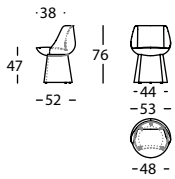

311.41

MAGNUM SILLA BASE TAPIZADA
MAGNUM CHAIR WITH UPHOLSTERED BASE
MAGNUM CHAISE BASE TAPISÉE

0,22 m² / 1 Pack. / 12,0 kg

311.41.6

MAGNUM SILLA PATAS MADERA
MAGNUM CHAIR WITH WOODEN FEET
MAGNUM CHAISE PIEDS BOIS