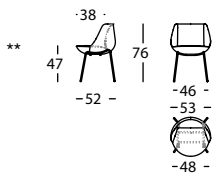

311.41.7

MAGNUM SILLA PATAS METAL
MAGNUM CHAIR WITH METAL FEET
MAGNUM CHAISE PIEDS METAL

TEXTURIZADO NEGRO / BLACK
TEXTURED / TEXTURISÉ NOIR

ORO / GOLD / OR

0,22 m² / 1 Pack. / 10,0 kg