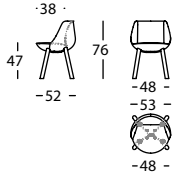

311.41

MAGNUM SILLA BASE TAPIZADA
MAGNUM CHAIR WITH UPHOLSTERED BASE
MAGNUM CHAISE BASE TAPISÉE

0,22 m² / 1 Pack. / 12,0 kg

311.41.6

MAGNUM SILLA PATAS MADERA
MAGNUM CHAIR WITH WOODEN FEET
MAGNUM CHAISE PIEDS BOIS